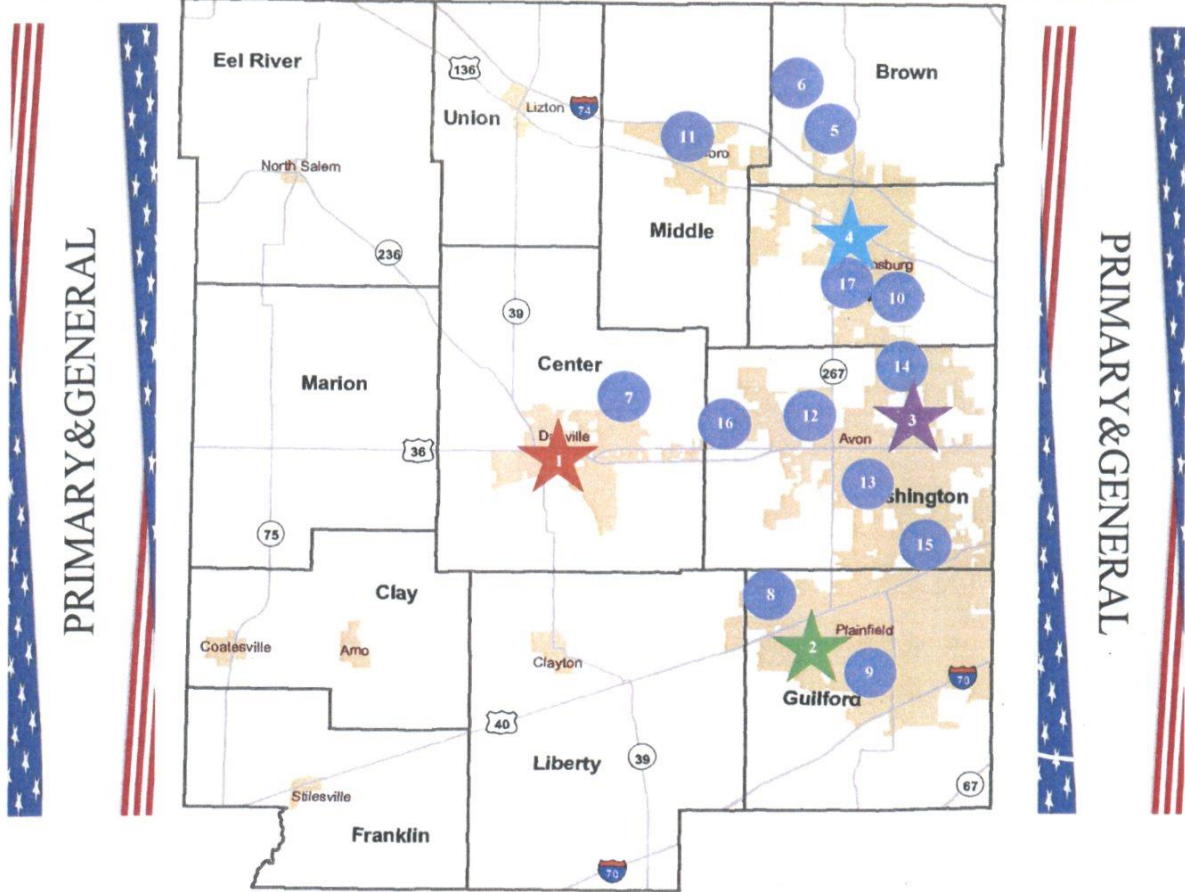

HENDRICKS COUNTY 2023 ELECTION DAY VOTE CENTERS

 **EARLY & ELECTION DAY**

-  1. Hendricks County Government Center
-  2. Guilford Twp Community Center
-  3. Radiant Bible Church
-  4. Brownsburg Public Library

ELECTION DAY ONLY

- 5. Connection Pointe Christian Church
- 6. Parkside Bible Church
- 7. Hendricks County 4-H Fairgrounds
- 8. Fraternal Order of Eagles Lodge 3207
- 9. Plainfield Guilford Twp Public Library
- 10. F.L. O'Neal Administration Center (Brownsburg Comm School Corp)
- 11. Pittsboro Christian Church
- 12. Avon United Methodist Church
- 13. Crossroads Church Avon
- 14. Our Shepherd Lutheran Church & School
- 15. Plainfield Christian Church
- 16. Bartlett Chapel United Methodist Church
- 17. Messiah Lutheran ELCA